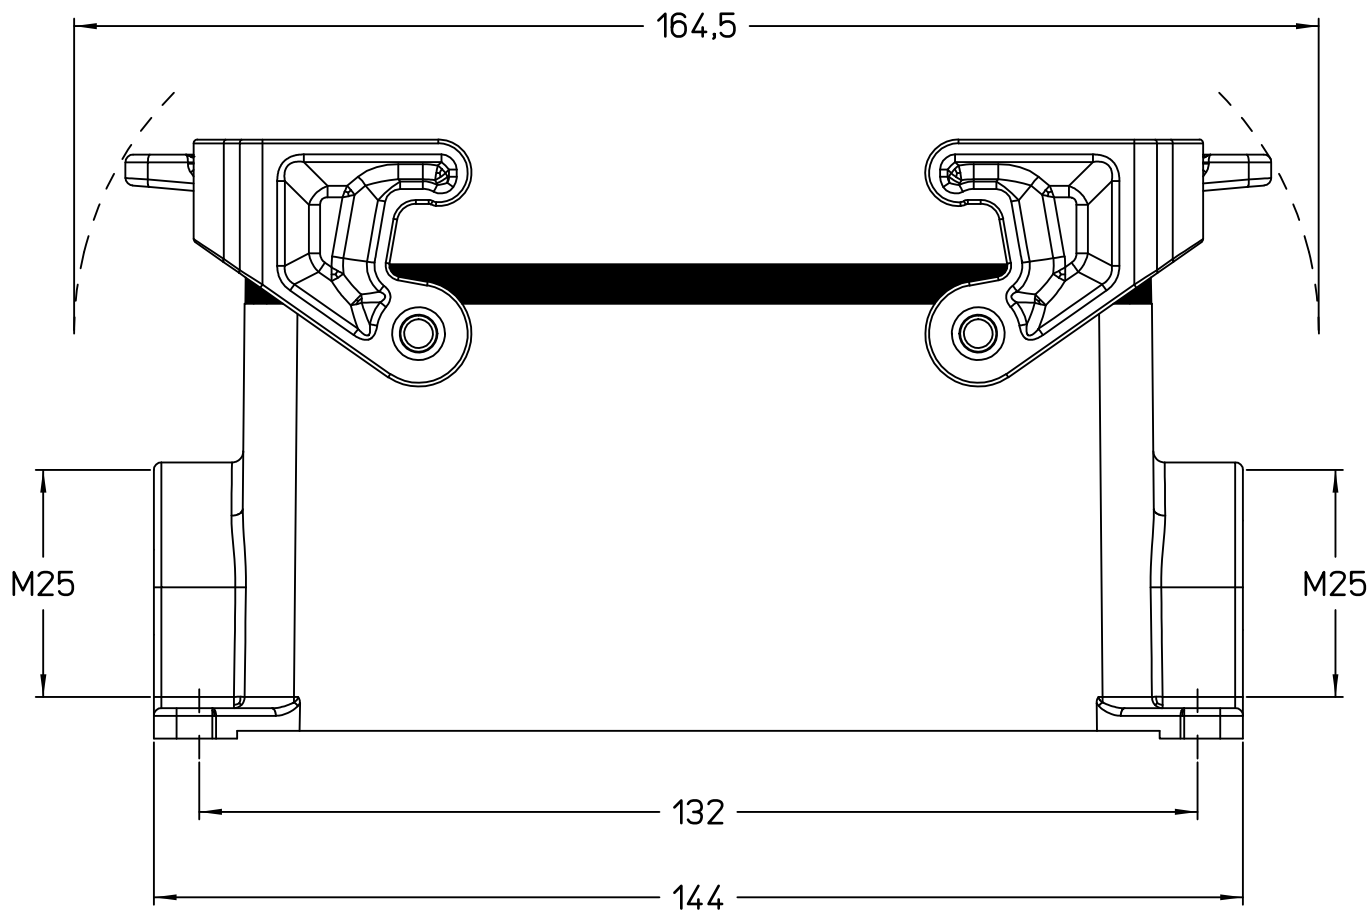

Diritti riservati All rights reserved

Dimensions
in mm

Simplified representation with dimensions without tolerance

Original Size A4

JMPP 24.225

Date 08/11/23

surface mounting housing, size "104.27", 2x M25 side entries,

Sign. G. Renna

with 2 Je-i-P levers

Scale
1:1