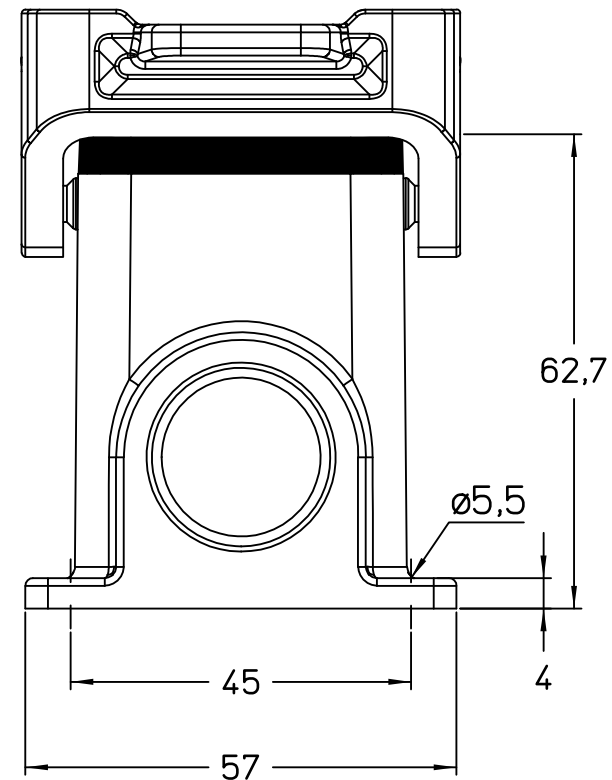

Diritti riservati All rights reserved

Dimensions
in mm

Simplified representation with dimensions without tolerance

Original Size A4

JMPP 24.225

Date 08/11/23

surface mounting housing, size "104.27", 2x M25 side entries,

Sign. G. Renna

with 2 Je-i-P levers

Scale
1:1