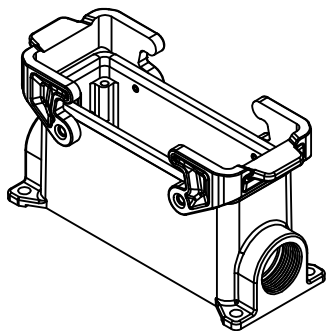

Diritti riservati All rights reserved

Dimensions
in mm

Simplified representation with dimensions without tolerance

Original Size A4

JMPP 24.225

Date 08/11/23

surface mounting housing, size "104.27", 2x M25 side entries,

Sign. G. Renna

with 2 Je-i-P levers

Scale
1:1